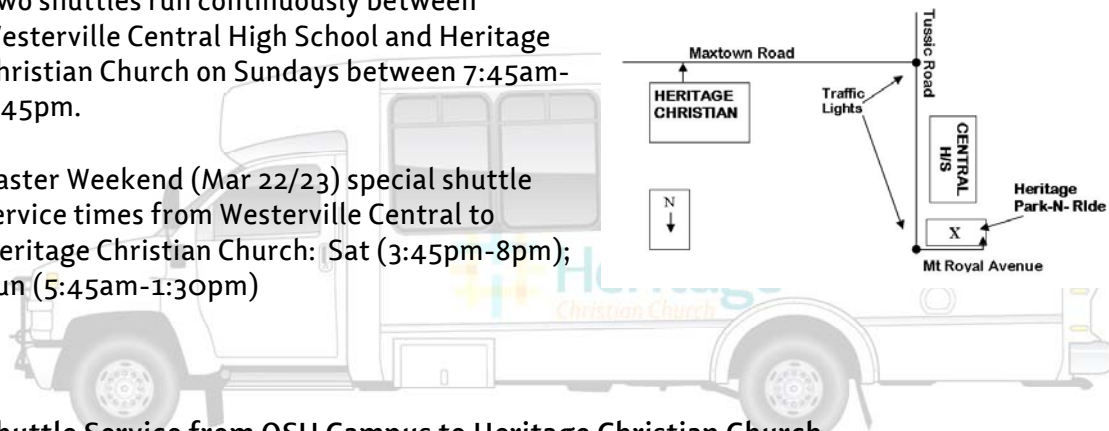

SHUTTLE MINISTRY

In an effort to continue to Make Room For the One More whom God brings into our fellowship, we are providing a shuttle service to open up our parking lot to allow our guests a place to park. Please prayerfully consider using this service. It is also a convenience as it delivers you to the front doors of the church.

Easter Weekend (Mar 22/23) special shuttle service times from Westerville Central to Heritage Christian Church: Sat (3:45pm-8pm); Sun (5:45am-1:30pm)

Shuttle Service from OSU Campus to Heritage Christian Church

To take the shuttle to the 8:45 a.m. service

Be at Stradley Hall on South campus at 7:50 a.m.

Be at Taylor Tower on North campus at 8:00 a.m.

Depart from Heritage at 10:00 a.m. to return to Ohio State around 10:20

To take the shuttle to the 10:15 a.m. service

Be at Stradley Hall on South Campus 9:20 a.m.

Be at Taylor Tower on North Campus 9:30 a.m.

Depart from Heritage at 11:40 a.m. to return to Ohio State around Noon